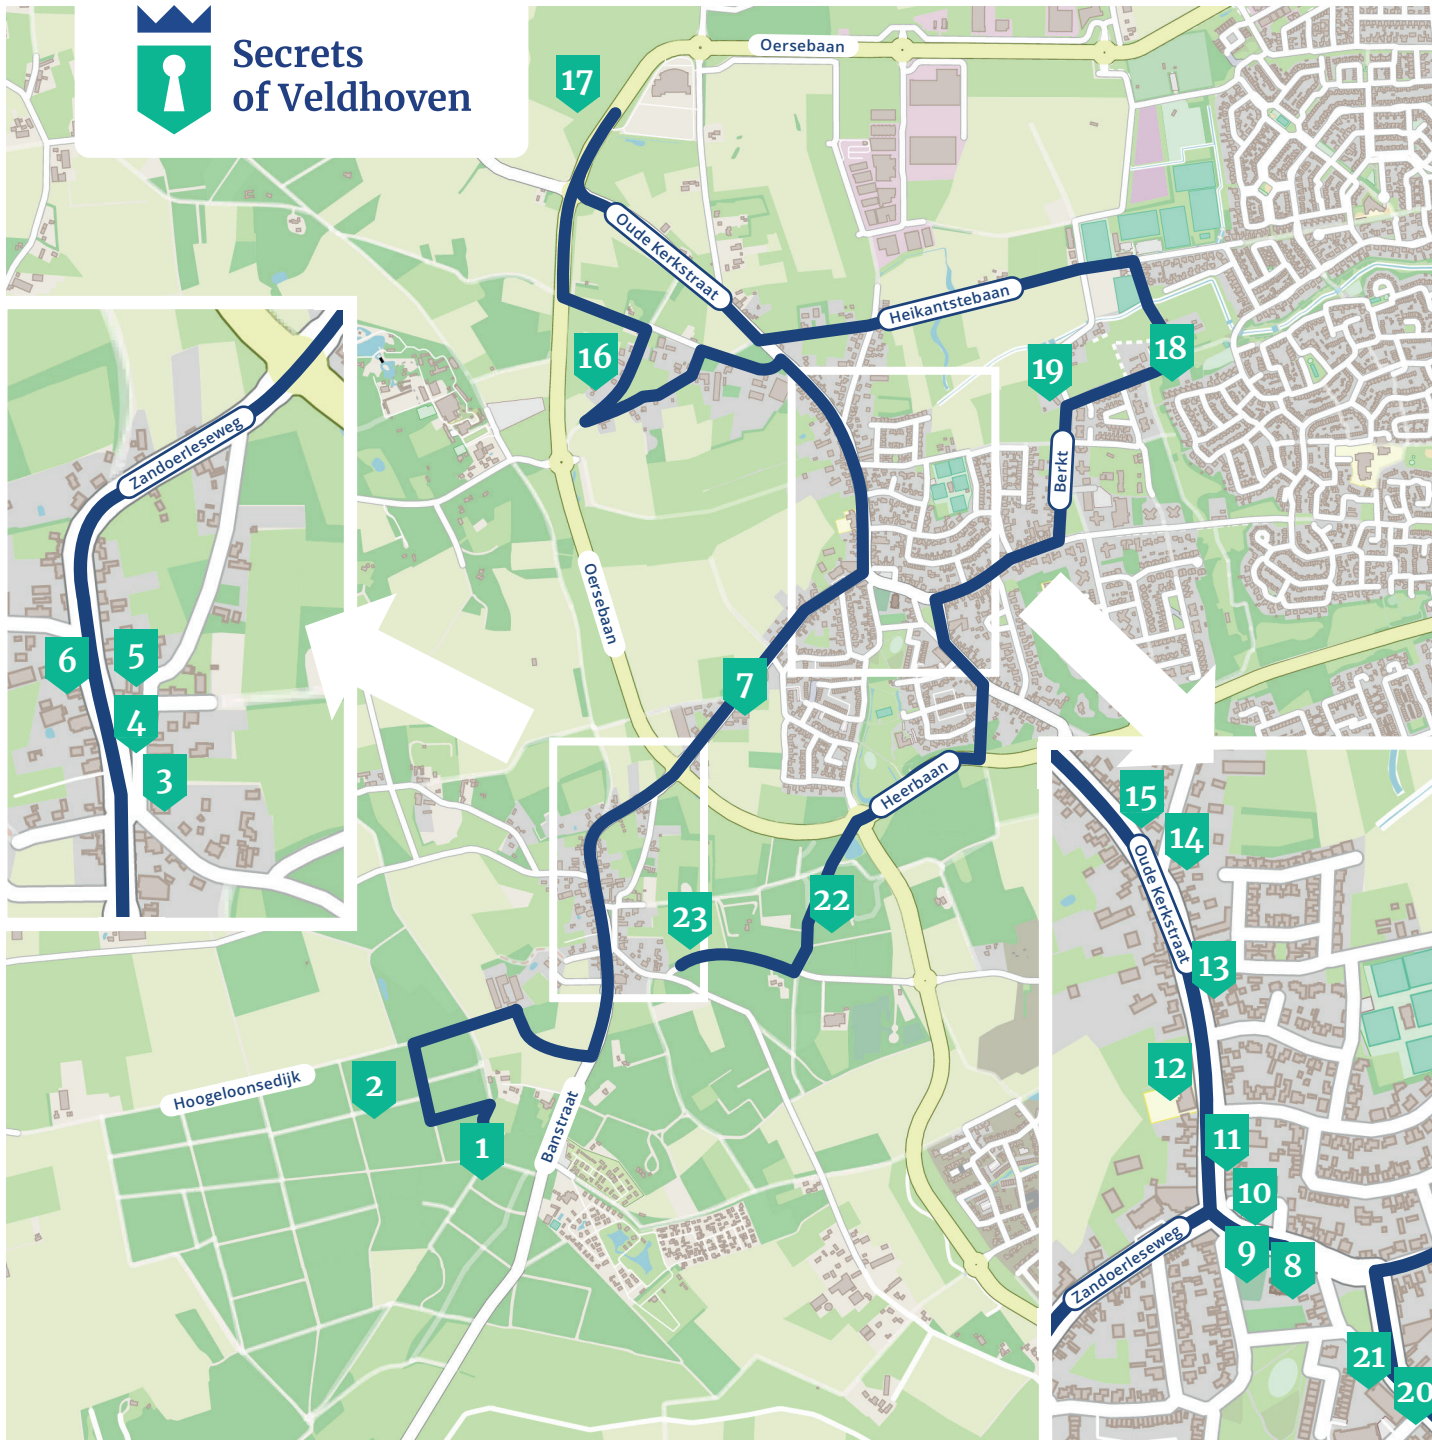

Secrets
of Veldhoven

THEME MAP HISTORIC OERLE approximately 11 km

1. Border stone or Termeulen post
2. Mill Hill
3. Mary's Chapel Zandoerle
4. Cannon
5. Zandoerle
6. De Lindebloem
7. Standard mill of Oerle
8. Church of Saint John the Baptist
9. Sacred Heart of Jesus statue
10. Saint John's strings
11. Oerle's Town Hall
12. The boarding-school Our Holy Mary of Lourde
13. The Old Council Hall
14. Saint John's Co-operative
15. Coach house
16. Saint John's Mill
17. The Little Dome
18. Farmhouse De Berkte Hoeve
19. Farmhouse De Leeuwenhoff
20. Steam dairy factory Saint John
21. Artificial Insemination station
22. Medieval fields
23. Wooden banks in Oerle

Scan this code with
your mobile or tablet
camera to view
more information
on the way.